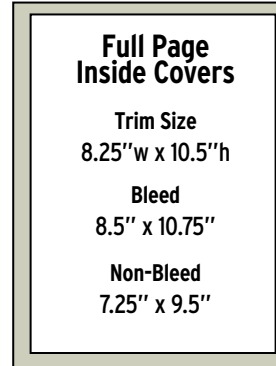

2022 Schedule

Spring, #167
Summer, #168
Fall, #169
Winter, #170

Closing Date

Jan. 25
April 25
July 25
Oct. 25

On Newsstands

Feb. 15 - May 14
May 15 - Aug. 14
Aug. 15 - Nov. 14
Nov. 15 - Feb. 14, 2023

Prices

Two Page Spread
Full Page
Two Thirds Page
Half Page
Third Page
Sixth Page

B&W

$1800
$ 995
$ 750
$ 625
$ 525
$ 350

4-Color

$2100
$1190
$ 995
$ 750
$ 590
$ 470

Covers

Inside Front
Inside Back
Back Cover

$1500
$1500
$1500

Full Page/Inside Covers

Trim Size
Bleed
Non-Bleed

Live Area, Safety & Trim

8.25" x 10.5"
8.5" x 10.75"
7.25" x 9.5"

*Keep live matter at least .375" from trim. If ad bleeds put 0.125" bleed on all four sides.

Formats

PDFs (preferred), TIFFs, or files in Quark 4.0+. Submit art via disk, email or ftp. All 4-color ads must be in CMYK format. Resolution 300 dpi for CMYK and grayscale images; 1200 dpi for bitmap images.

Design Services

We offer affordable design services. $100-$250 per ad.

Additional Info

Spring, #171 (mid-Feb.)
Summer, #172 (mid-May)
Fall, #173 (mid-August)
Winter, #174 (mid-November)

Editorial

Year's Best
New Writers
Gift Guide

Bonus Distribution (as of November 2021)

Malice Domestic/Bethesda, MD (600+).
Bouchercon World Mystery Con./Minneapolis, MN (2,000+)
Crimebake/Dedham, MA (300+)
Sleuthfest, Boca Raton, FL (300+), Left Coast Crime (500+)

Contact Kate Stine at Tel 212.765.7124 / katestine@mysteryscenemag.com

as of November 2021

Print Circulation:

23,000

Distributed nationally by ANC and Media Solutions to Barnes & Noble, Hastings, and Follett bookstores, as well as independent bookstores and newsstands. Also available in over 375 public libraries.