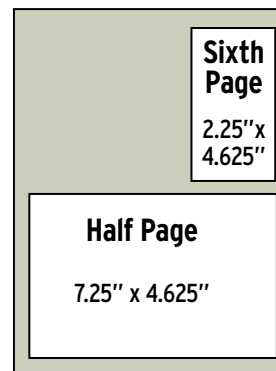

2022 Schedule

Spring, #167
Summer, #168
Fall, #169
Winter, #170

Closing Date

Jan. 25
April 25
July 25
Oct. 25

On Newsstands

Feb. 15 - May 14
May 15 - Aug. 14
Aug. 15 - Nov. 14
Nov. 15 - Feb. 14, 2023

Prices

Two Page Spread
Full Page
Two Thirds Page
Half Page
Third Page
Sixth Page

B&W

$1800
$ 995
$ 750
$ 625
$ 525
$ 350

4-Color

$2100
$1190
$ 995
$ 750
$ 590
$ 470

Covers

Inside Front
Inside Back
Back Cover

$1500
$1500
$1500

Full Page/Inside Covers

Trim Size
Bleed
Non-Bleed

Live Area, Safety & Trim

8.25" x 10.5"
8.5" x 10.75"
7.25" x 9.5"

*Keep live matter at least .375" from trim. If ad bleeds put 0.125" bleed on all four sides.

Formats

PDFs (preferred), TIFFs, or files in Quark 4.0+. Submit art via disk, email or ftp. All 4-color ads must be in CMYK format. Resolution 300 dpi for CMYK and grayscale images; 1200 dpi for bitmap images.

Design Services

We offer affordable design services. $100-$250 per ad.

Additional Info

Spring, #171 (mid-Feb.)
Summer, #172 (mid-May)
Fall, #173 (mid-August)
Winter, #174 (mid-November)

Editorial

Year's Best
New Writers
Gift Guide

Bonus Distribution (as of November 2021)

Malice Domestic/Bethesda, MD (600+).
Bouchercon World Mystery Con./Minneapolis, MN (2,000+)
Crimebake/Dedham, MA (300+)
Sleuthfest, Boca Raton, FL (300+), Left Coast Crime (500+)

Contact Kate Stine at Tel 212.765.7124 / katestine@mysteryscenemag.com

as of November 2021

Print Circulation:

23,000

Distributed nationally by ANC and Media Solutions to Barnes & Noble, Hastings, and Follett bookstores, as well as independent bookstores and newsstands. Also available in over 375 public libraries.