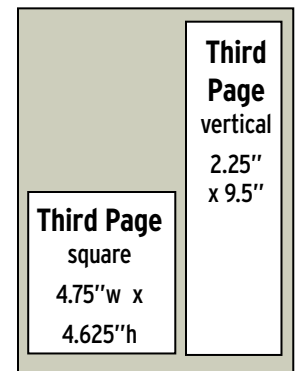

2022 Schedule

Spring, #167
Summer, #168
Fall, #169
Winter, #170

Closing Date

Jan. 25
April 25
July 25
Oct. 25

On Newsstands

Feb. 15 - May 14
May 15 - Aug. 14
Aug. 15 - Nov. 14
Nov. 15 - Feb. 14, 2023

Prices

Two Page Spread
Full Page
Two Thirds Page
Half Page
Third Page
Sixth Page

B&W

$1800
$ 995
$ 750
$ 625
$ 525
$ 350

4-Color

$2100
$1190
$ 995
$ 750
$ 590
$ 470

Covers

Inside Front
Inside Back
Back Cover

$1500
$1500
$1500

Full Page/Inside Covers

Trim Size
Bleed
Non-Bleed

Live Area, Safety & Trim

8.25" x 10.5"
8.5" x 10.75"
7.25" x 9.5"

*Keep live matter at least .375" from trim. If ad bleeds put 0.125" bleed on all four sides.

Formats

PDFs (preferred), TIFFs, or files in Quark 4.0+. Submit art via disk, email or ftp. All 4-color ads must be in CMYK format. Resolution 300 dpi for CMYK and grayscale images; 1200 dpi for bitmap images.

Design Services

We offer affordable design services. $100-$250 per ad.

Additional Info

Spring, #171 (mid-Feb.)
Summer, #172 (mid-May)
Fall, #173 (mid-August)
Winter, #174 (mid-November)

Editorial

Year's Best
New Writers
Gift Guide

Bonus Distribution (as of November 2021)

Malice Domestic/Bethesda, MD (600+).
Bouchercon World Mystery Con./Minneapolis, MN (2,000+)
Crimebake/Dedham, MA (300+)
Sleuthfest, Boca Raton, FL (300+), Left Coast Crime (500+)

Contact Kate Stine at Tel 212.765.7124 / katestine@mysteryscenemag.com

as of November 2021

Print Circulation:

23,000

Distributed nationally by ANC and Media Solutions to Barnes & Noble, Hastings, and Follett bookstores, as well as independent bookstores and newsstands. Also available in over 375 public libraries.